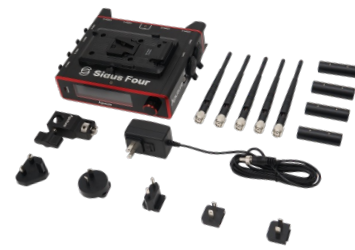

Sidus Four Specifications

Connectivity		CRMX, DMX512, Art-Net & sACN via Ethernet and Wifi
Universe Support		4 Wireless Universes & 4 Wired Universes
Ethernet Connectivity		2x RJ45 Ports at 100Mbps Each
Antenna Fitting Type (Body)		TNC - Female
Antenna Fitting Type (Antenna)		TNC - Male
DMX Connectivity		4x XLR 5-Pin DMX Bidirectional Female Ports
Operating Frequency	Wi-Fi	5.8GHz at 150Mbps
	CRMX / Sidus BT	2.4GHz
Wireless Range	Bluetooth	≤300m / ≤984ft
	Wi-Fi	≤800m / ≤2,625ft
	CRMX	≤800m / ≤2,625ft
Wi-Fi Modes		AP mode/STA mode
CRMX Mode		TX mode
AC Adapter Operating Voltage		AC In: 100-240V // DC Out: 9V / 18W
DC Power Input Options	DC Jack	5.5/2.5mm DC Barrel Jack (9-24V) (3m)
	V-Mount	V-Mount Battery Plate (12-16.8V)
Lithium Polymer Battery		3.7V 1500mAh
Backup Battery Life		80 min
Power Consumption		17W Max, 6W Normal (W/O: Charging, Type-C Output)
Charge Time		30 min
IP Rating		IP65
Operating Temperature		-20°C to 55°C / -4°F to 131°F
Firmware Upgradeable		Sidus BT, USB-C, Sidus Link Pro Wifi
Cooling Method		Passive Cooling
Dimensions (excluding antenna)		18.7 x 18.6 x 6.9cm / 7.4 x 7.3 x 2.7in
Weight		1.40kg / 8.82lbs

What's in the Box

Name	Qty
Sidus Four	1
Dual Band Antenna	5
3/8" to Baby Pin Receiver Adapter	1
Sidus Four 18W (9V) Power Adapter	1
US Plug	1
CN Plug	1
AU Plug	1
EU Plug	1
UK Plug	1
5-Pin XLR Male to 5-Pin XLR Male Adapter	4
Sidus Four Hard Case	1